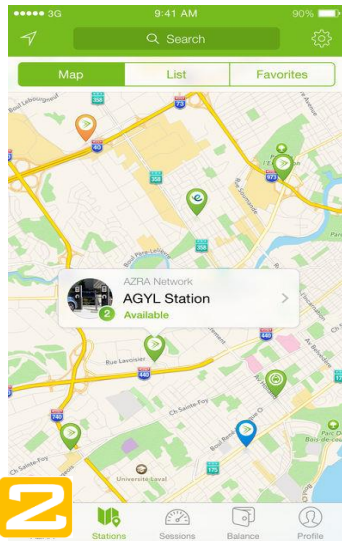

Calgary

marketing@cbctelecom.com

Join AZRA's EVC Network and be found!

1 The AZRA app is available for download on Android and IOS smartphones

Program made simple for users

Step 1	Step 2	Step 3
Download the AZRA app	Find a Charging Station nearest you or along your destination	Pay for your charging session with your smartphone